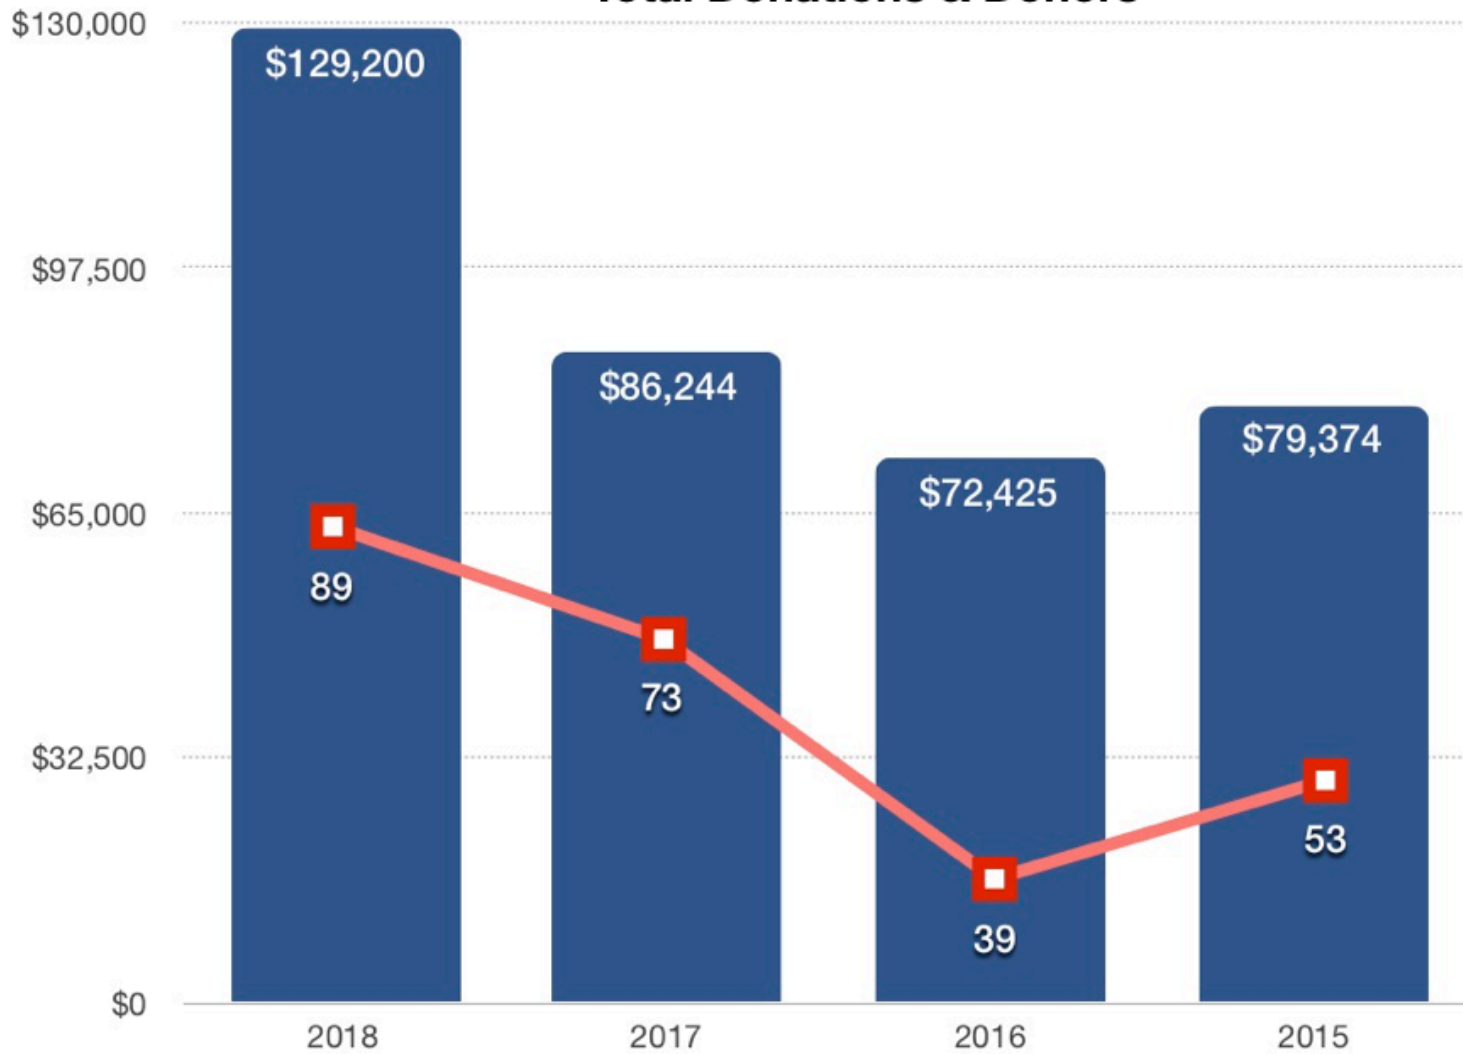

Total Donations & Donors

2018
32 donors
over \$1000

40% came
from 3
donors

2015
9 donors
over \$1000

60% came
from 3
donors